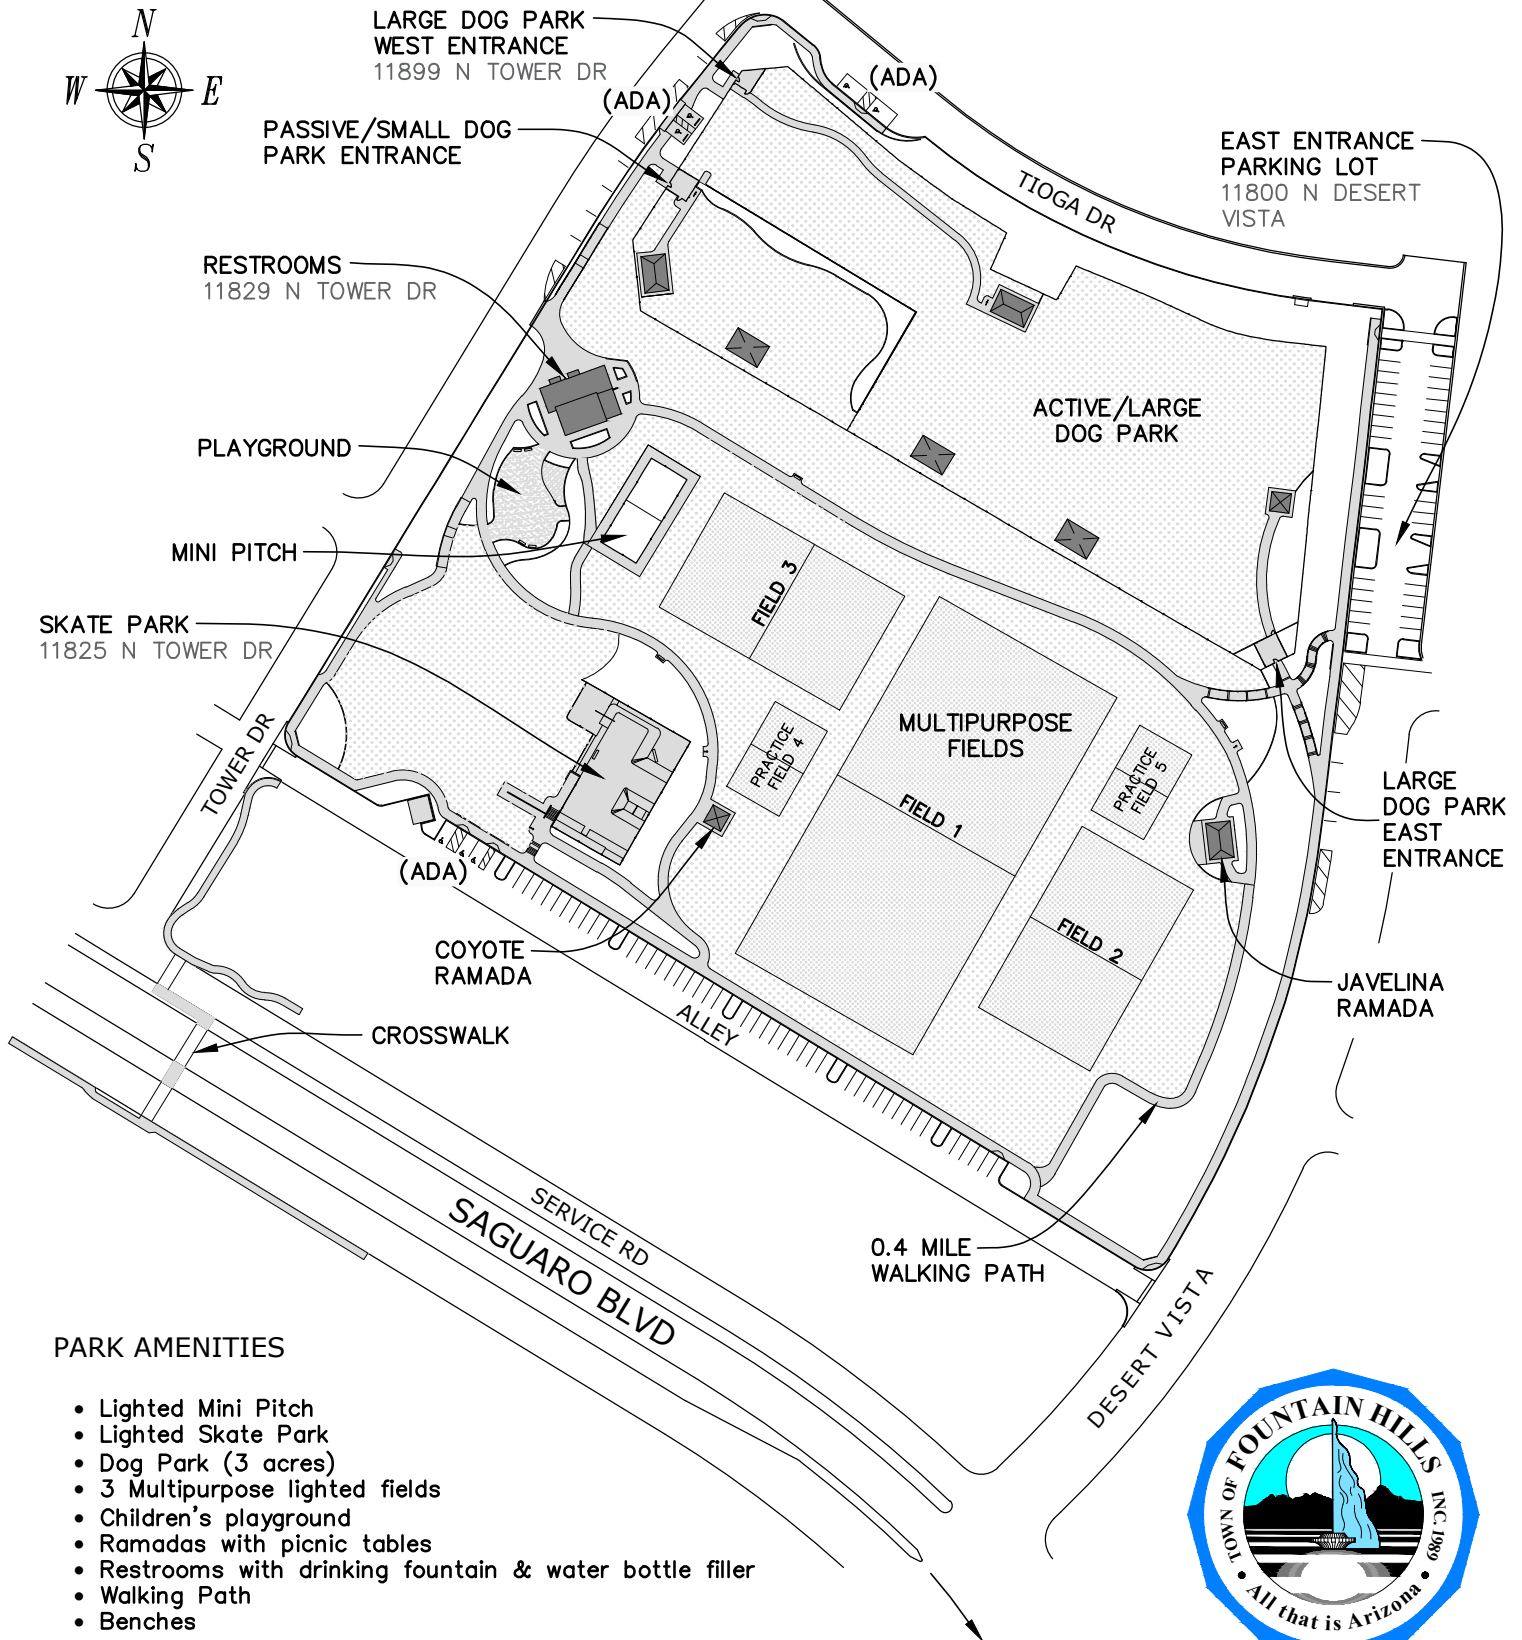

# DESERT VISTA PARK

11800 N DESERT VISTA

**PARK HOURS:**

- PARK 6am-11pm
- DOG PARK 6am-9pm (Monday Closed 8:30am-10:30am)
- SKATE PARK 6am-10PM

**PARK AMENITIES**

- Lighted Mini Pitch
- Lighted Skate Park
- Dog Park (3 acres)
- 3 Multipurpose lighted fields
- Children's playground
- Ramadas with picnic tables
- Restrooms with drinking fountain & water bottle filler
- Walking Path
- Benches

SHEA BLVD

Revised - March 16, 2022