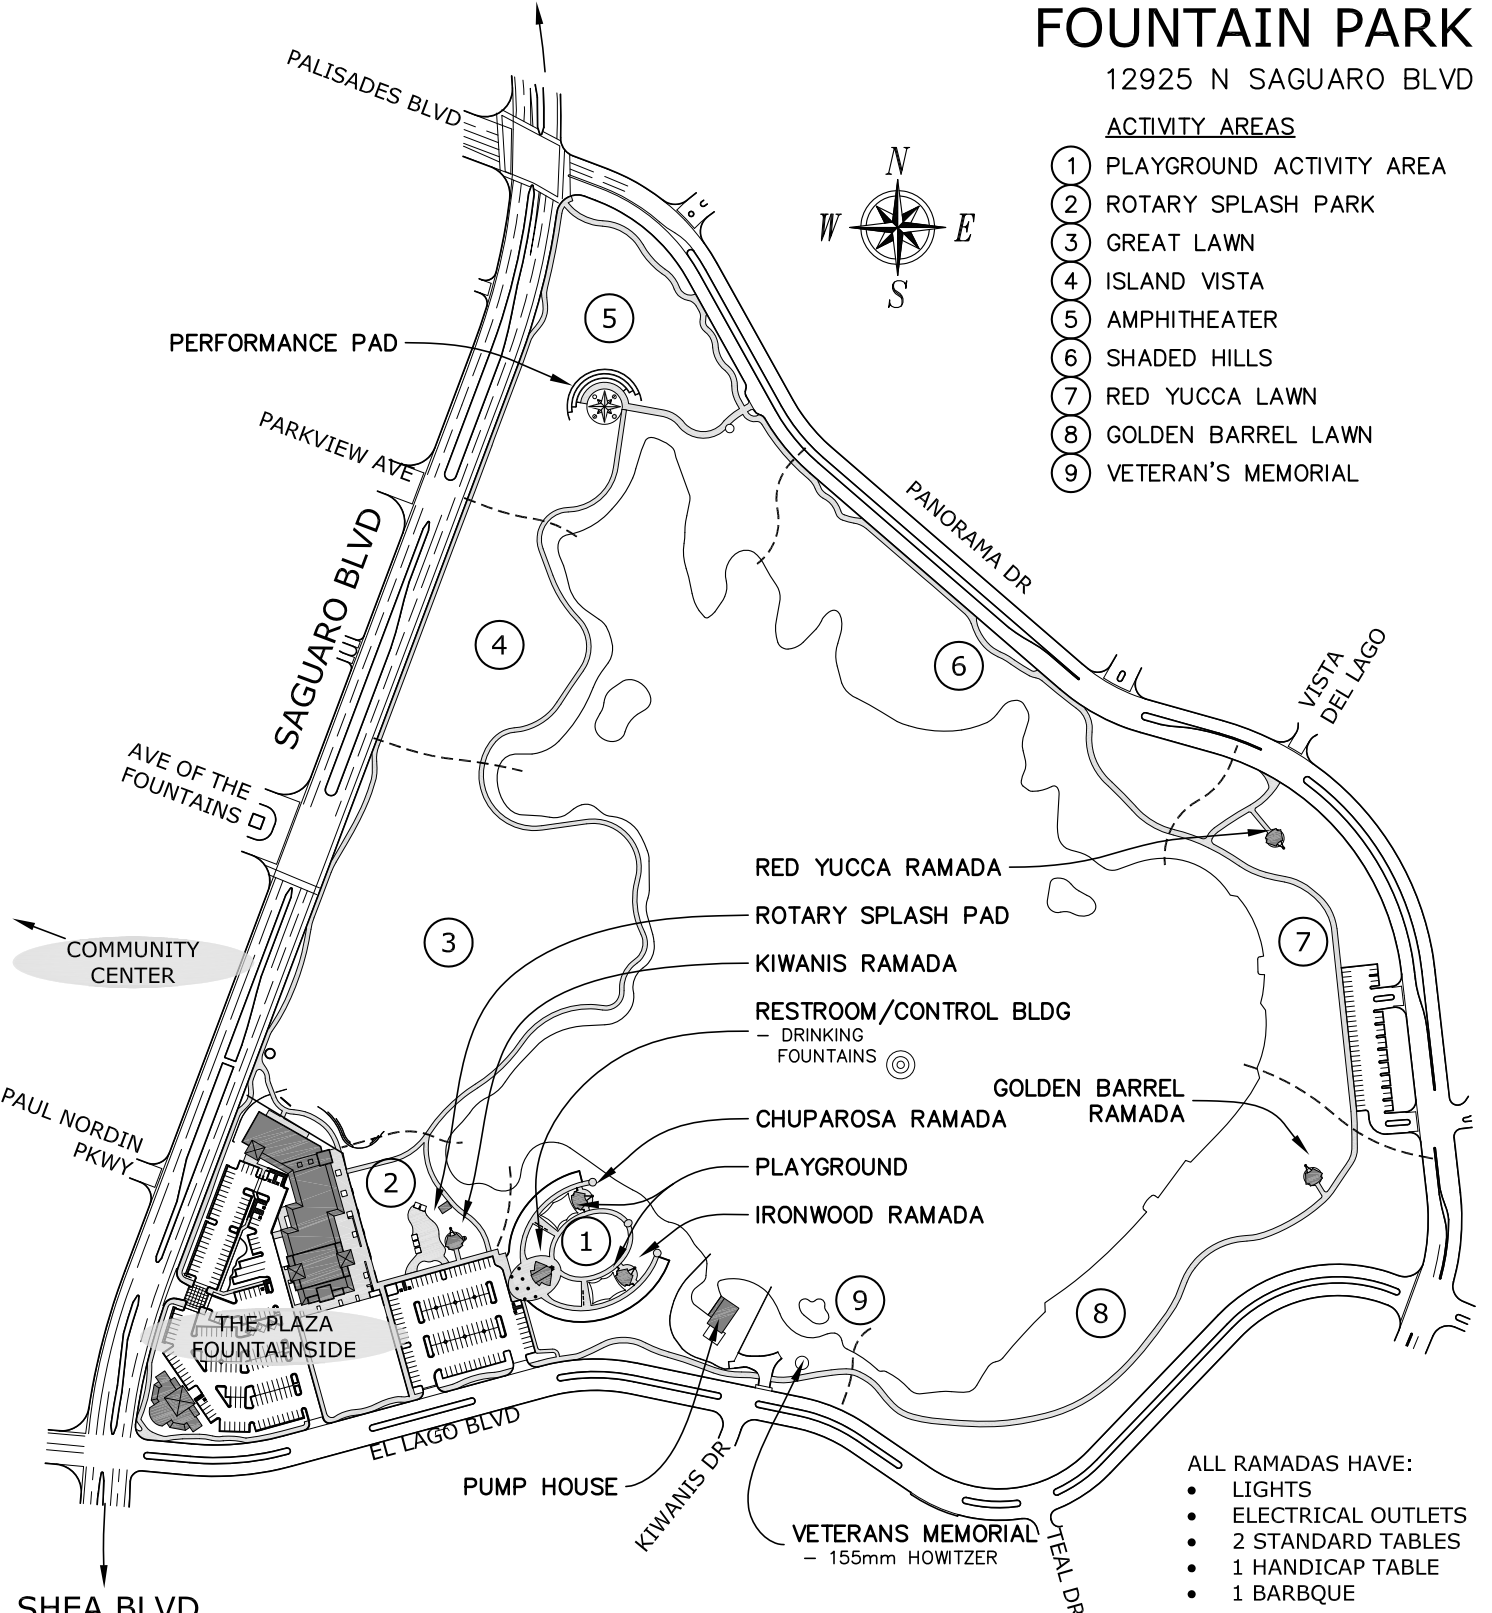

FOUNTAIN HILLS BLVD

FOUNTAIN PARK

12925 N SAGUARO BLVD

ACTIVITY AREAS

- ① PLAYGROUND ACTIVITY AREA
- ② ROTARY SPLASH PARK
- ③ GREAT LAWN
- ④ ISLAND VISTA
- ⑤ AMPHITHEATER
- ⑥ SHADED HILLS
- ⑦ RED YUCCA LAWN
- ⑧ GOLDEN BARREL LAWN
- ⑨ VETERAN'S MEMORIAL

PERFORMANCE PAD

PARKVIEW AVE

SAGUARO BLVD

AVE OF THE FOUNTAINS

COMMUNITY CENTER

PAUL NORDIN PKWY

THE PLAZA FOUNTAINSIDE

EL LAGO BLVD

PUMP HOUSE

SHEA BLVD

PANORAMA DR

VISTA DEL LAGO

RED YUCCA RAMADA

ROTARY SPLASH PAD

KIWANIS RAMADA

RESTROOM/CONTROL BLDG
- DRINKING FOUNTAINS